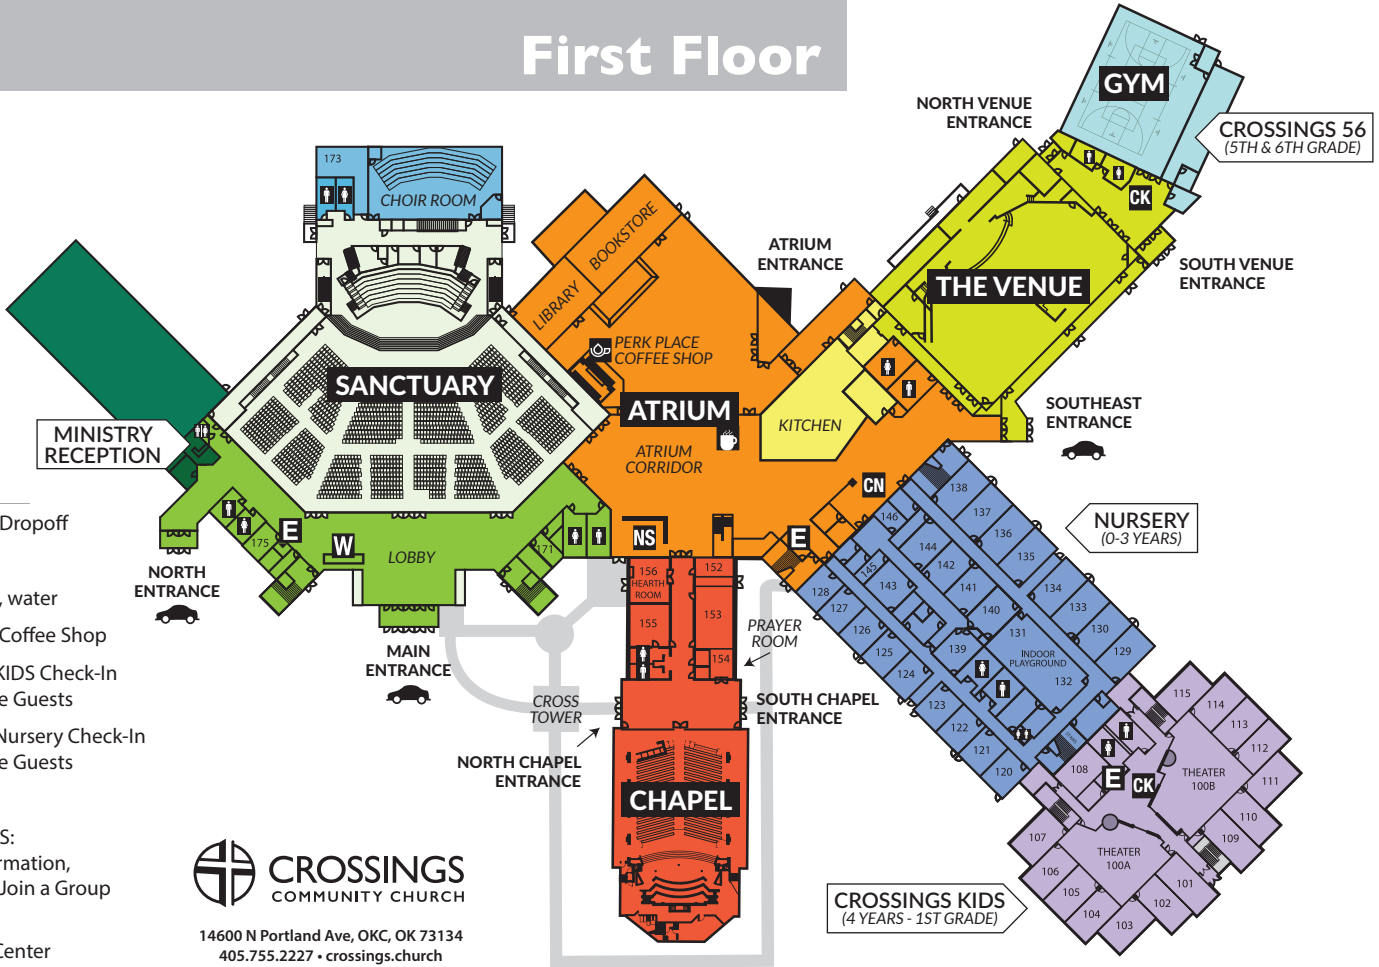

# First Floor

## LEGEND

- Passenger Dropoff
  - Restrooms
  - Coffee, tea, water
  - Perk Place Coffee Shop
  - Crossings KIDS Check-In & First-Time Guests
  - Crossings Nursery Check-In & First-Time Guests
  - Elevator
- NEXT STEPS:
- Guest Information, Volunteer, Join a Group and more!
  - Welcome Center

# Second Floor